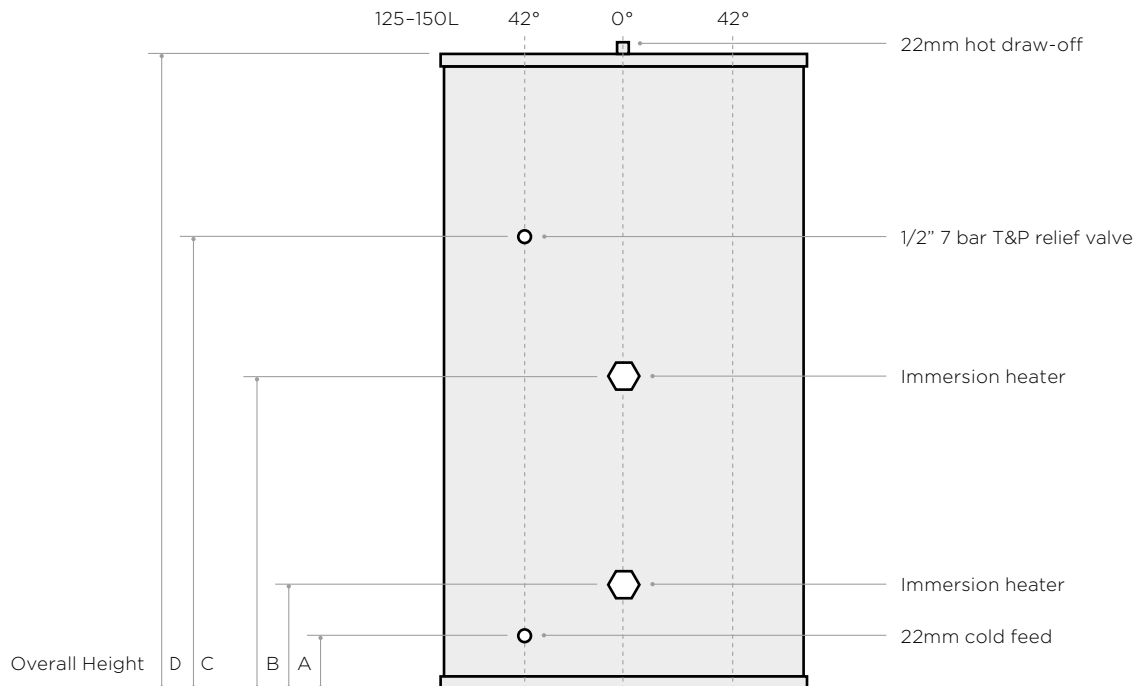

TORNADO DIRECT PLUS

TECHNICAL DATA

Capacity (L)	125	150
Height (mm)	1330	1550
Diameter (mm)	660	660
A (mm)	156	156
B (mm)	186	186
C (mm)	697	817
D (mm)	797	917

Capacity (L)	125	150
Reheat from cold (minutes)	72	86
Reheat from 75% draw-off (minutes)	37	45
ERP Rating*	B	B
Immersion Rating (kW)	2 x 3	2 x 3
Standing Heat Loss (kWh/24hrs)	1.01	1.06

*Based on thermostat set a 60°C